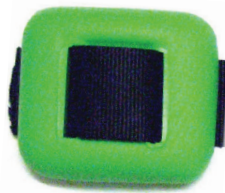

### Single Pass (Bullet Style)

**1#** 29/Case    **3.3#** 16/Case

**2.5#** 24/Case    **4#** 16/Case

**3#** 18/Case    **5#** 16/Case

## Coated Lead Dive Weights

These colourful weights have great durability and are manufactured in the single and double pass styles as well as with a snap hook

**Flat Double Pass**

**1#** 45/Case    **4#** 12/Case

**2#** 20/Case

**3#** 16/Case

**Curved Hip Double Pass**

**6#** 8/Case    **10#** 4/Case

**8#** 6/Case    **12#** 4/Case

**Single Pass (Bullet Style)**

**2#** 20/Case    **3.3#** 16/Case

**2.5#** 16/Case    **4#** 12/Case